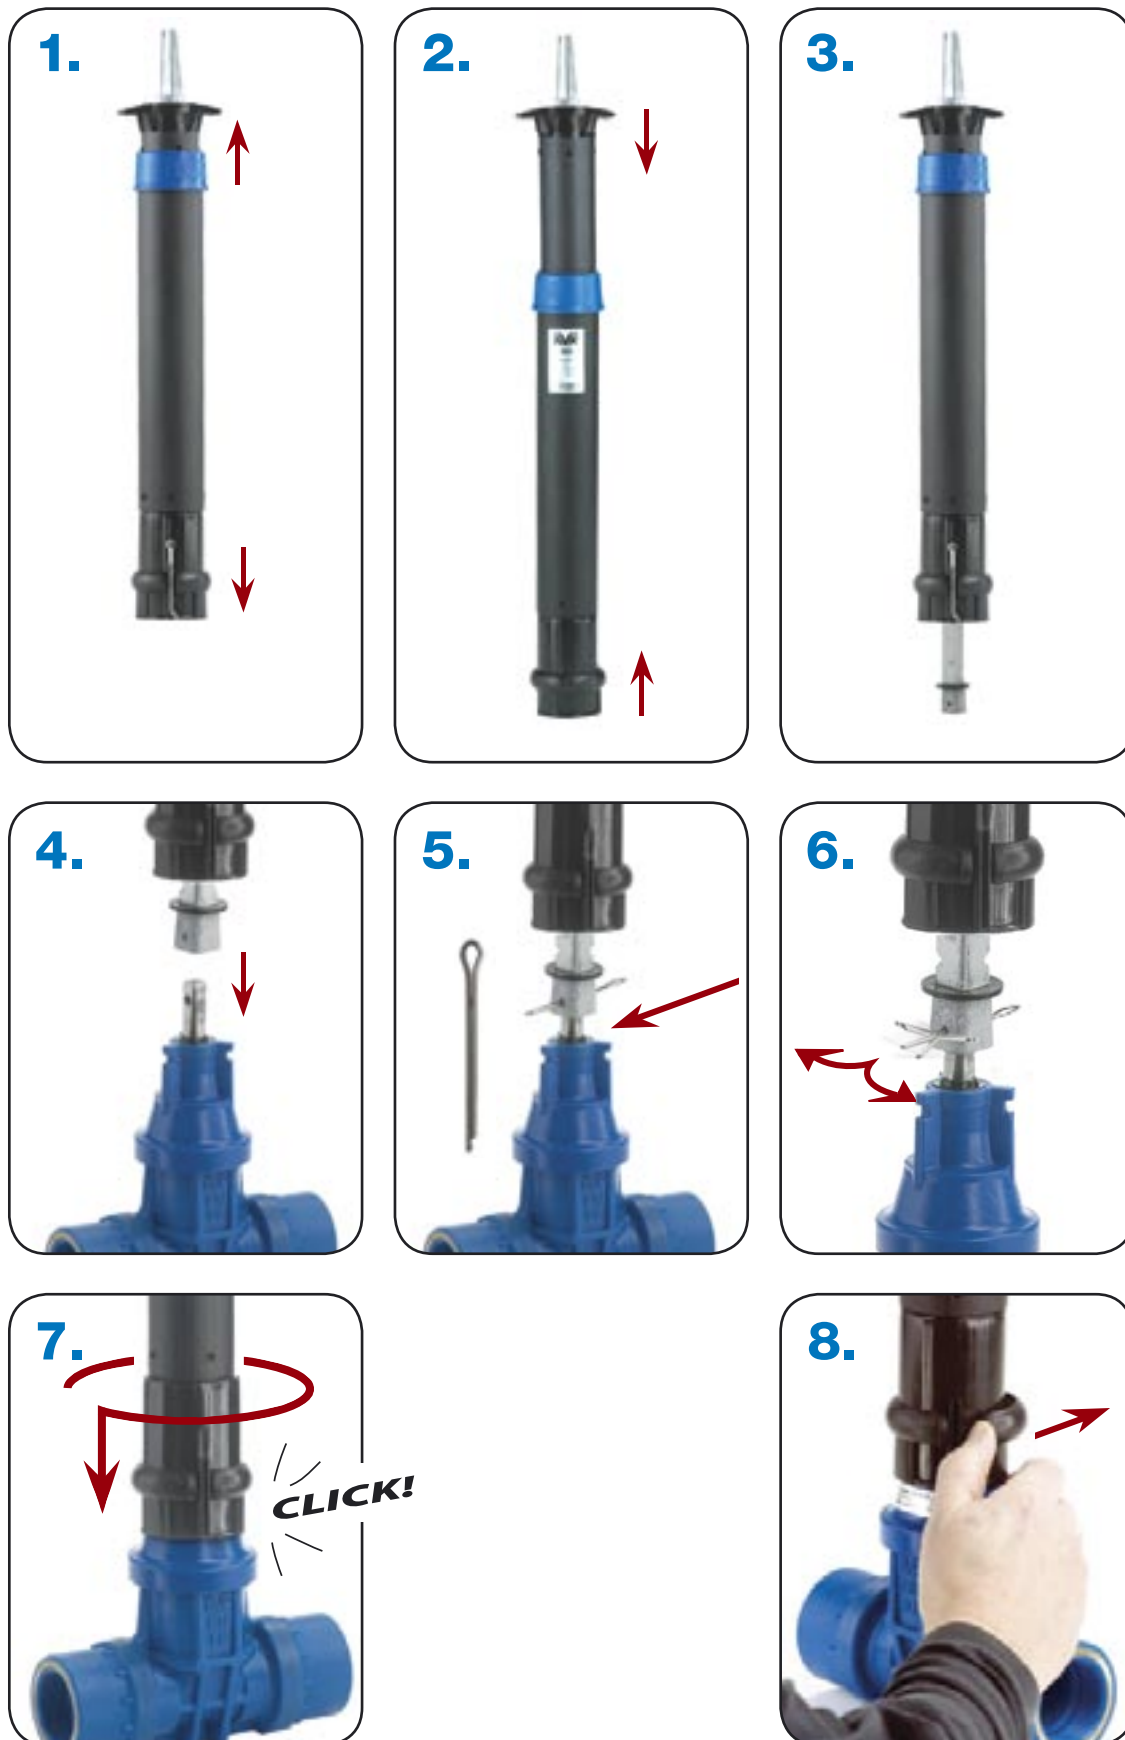

AVK telescopic extension spindle for service connection valves

Mounting instructions

Reverse / De-mount

AVK telescopic extension spindle

Part No.: XXXXXXXXXX

CHECK !

AVK International A/S

Bizonvej 1, Skovby · 8484 Galten